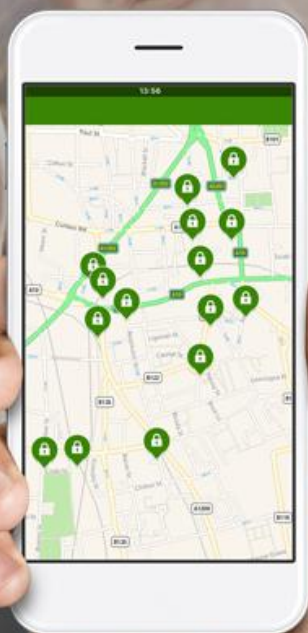

ACTIVE TEAM BUILDING FOR A HEALTHIER WORKFORCE

Engage your team with our innovative GPS Challenge event. Played in your local town or city and delivered through your smartphone, this is a truly unique team building event for any occasion.

From £15 + VAT pp

EXPLORE YOUR LOCAL
TOWN OR CITY

TWO HOURS
OF INTERACTIVE FUN

SUITABLE FOR ALL
AGES AND ABILITIES

PROMOTE ACTIVITY
ENGAGE YOUR TEAMS

BOOK IN FOUR EASY STEPS

1

Call our office

2

Book team numbers
and event date

3

Receive gamecode
and download to your
smartphones

4

Play and
get active!

Book through your local CSP with all proceeds going back into funding local sporting initiatives to help get your community more active.